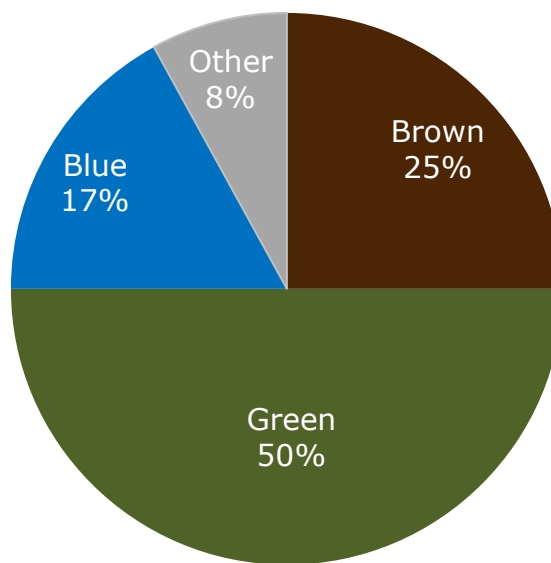

What colour are your eyes?

Here is a tally and pie chart of Class 4.

Colour	Tally	Total
Brown		6
Green		12
Blue		4
Other		2

Eye colours for Class 4

1. Comment on the pie chart.
2. Collect the colour of the eyes for the pupils in your class.

Colour	Tally	Total
Brown		
Green		
Blue		
Other		

3. Draw a pie chart for your class' data?
4. Compare your pie chart to the one above. Comment on any differences.